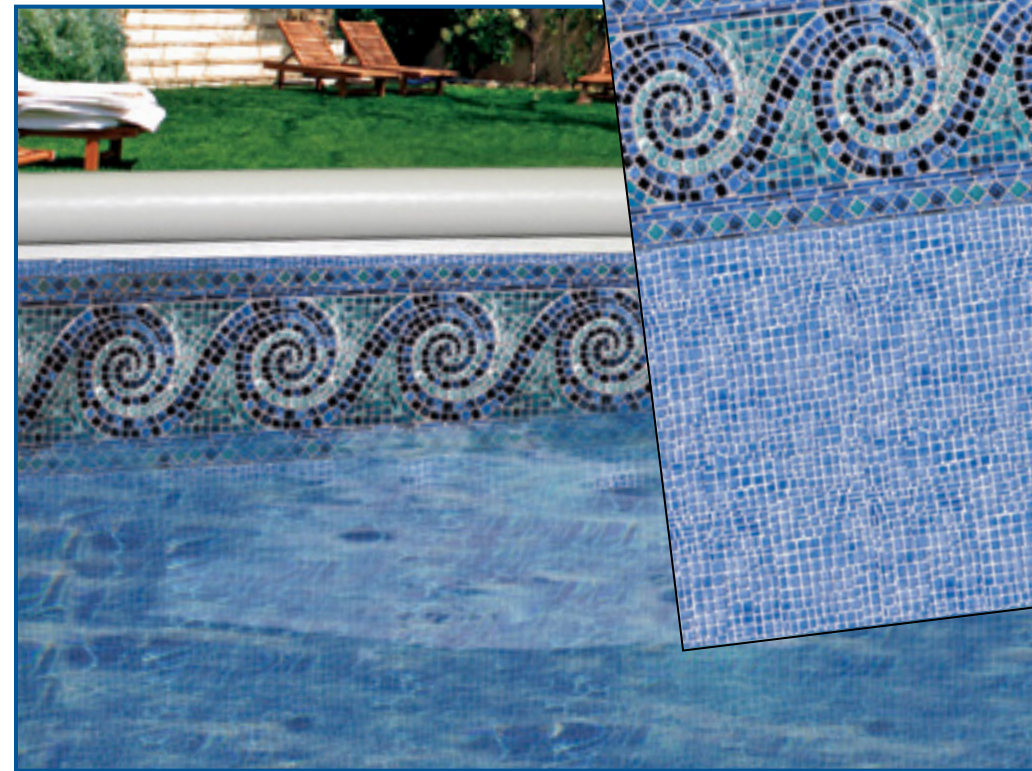

SUMMERWAVE
DEEP BLUE FUSION
30 & 40 GA

TERRAZZO
CORAL
30 GA