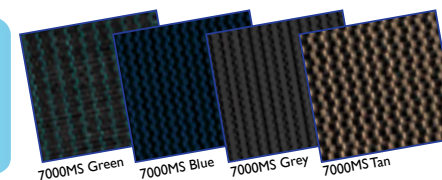

5000M™
Standard Shade Mesh
15 Yr Warranty