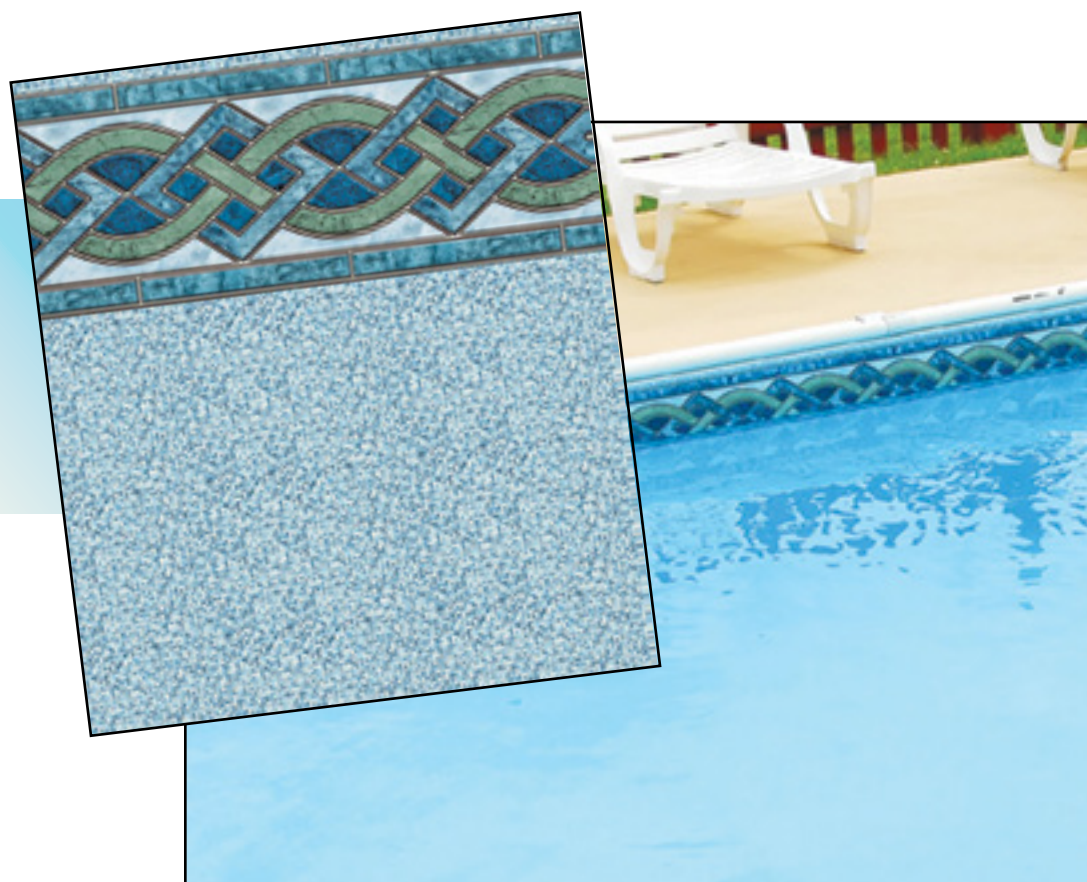

**MARBLE
INLAY**
CRYSTAL
30 GA

**OCEAN
BAROLO**
NATURAL BLUE
30 GA