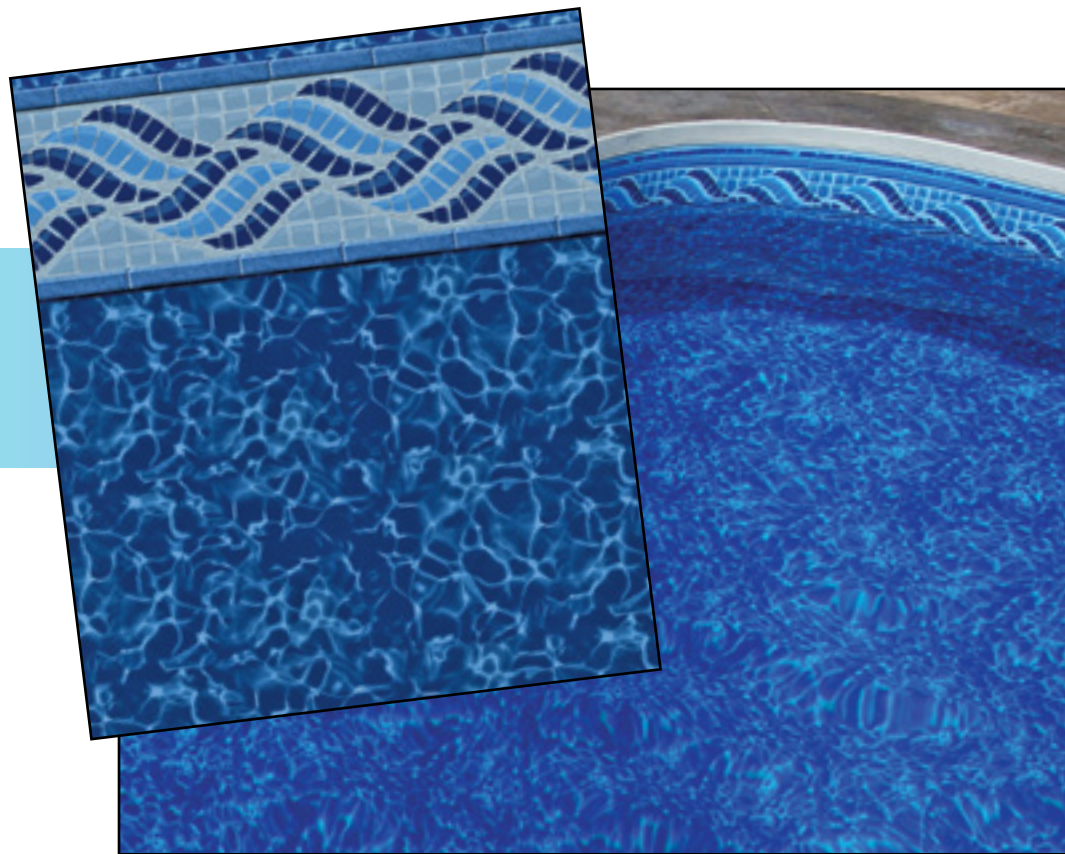

SUMMERWAVE
DEEP BLUE FUSION
30 & 40 GA

TERRAZZO
CORAL
30 GA