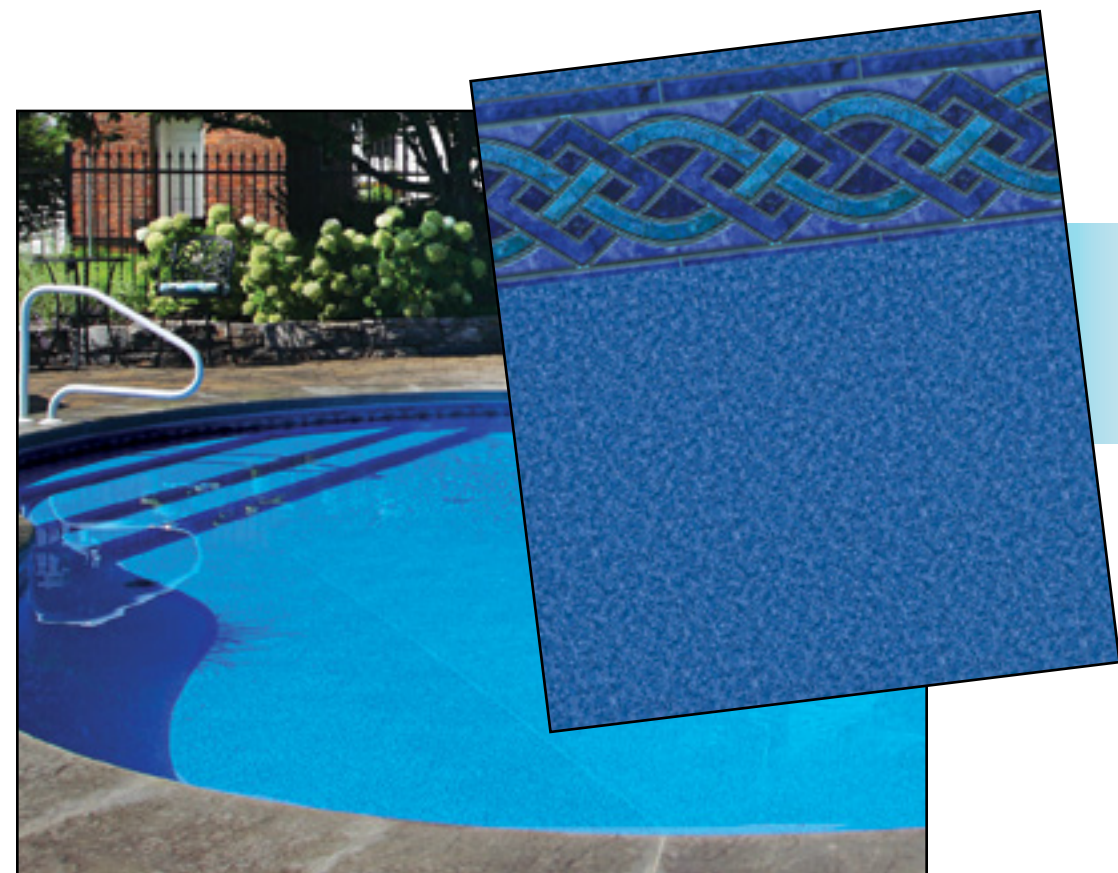

INDIGO MARBLE

BLUE GRANITE

30 & 40 GA