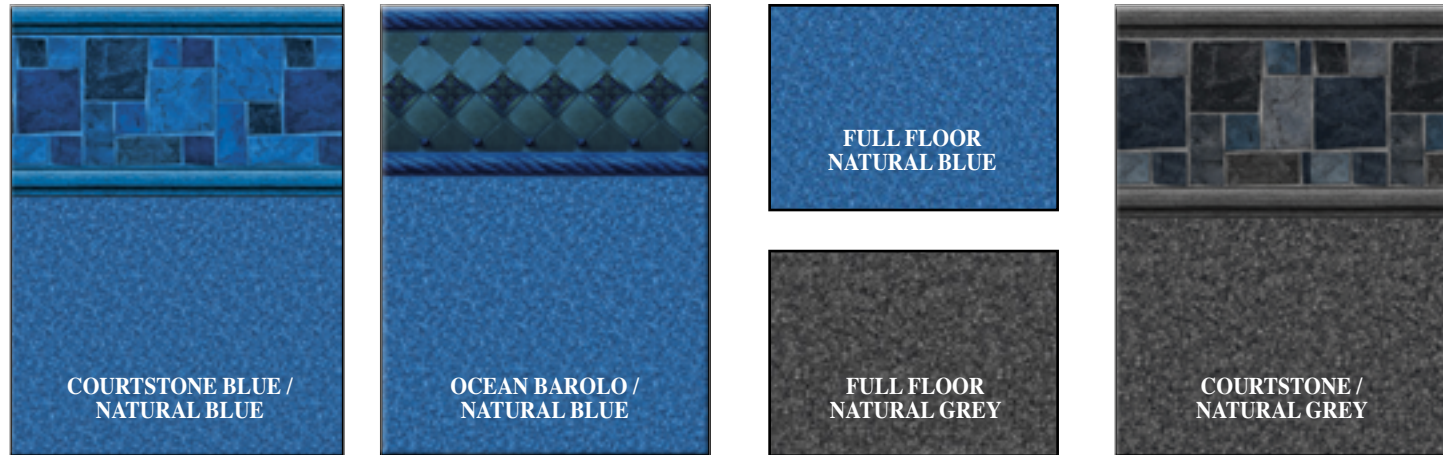

SUMMERWAVE
DEEP BLUE FUSION
30 & 40 GA

TERRAZZO
CORAL
30 GA

TAN
SIERRA
GOLD PEBBLE
30 GA

VINTAGE
MOSAIC
BLUE MOSAIC
30 GA

Featuring Our NEW 2019 Full Floor Patterns

PEARLSCAPE™ COLLECTION

TAN SEASTONE FULL FLOOR IMAGE

ONYX FULL FLOOR

URBAN MARBLE FULL FLOOR IMAGE

PIXEL BLUE PEARL FULL FLOOR IMAGE

Consider Choosing a Floor Pattern As Your Full Liner

Crystal Floor Vinyl Liner

White Floor Vinyl Liner

Coordinated Vinyl Liners, Steps, and Spas

Multiple designs, sizes, and colours enable you to create your dream pool.

Coordinated Colours

Many steps and spas are available in:

What better way to coordinate your poolscape than by matching your liner pattern with the colour of your step or spa?