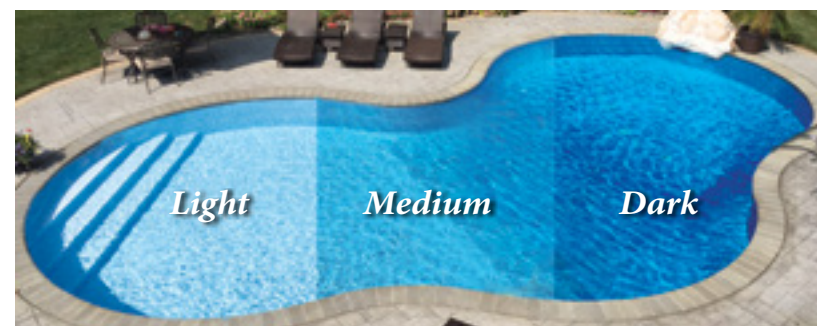

CAPRI / FRESCO II
30 GA — LIGHT

COBALT LAKE / GREY MOSAIC
30 GA — LIGHT

COURTSTONE / NATURAL GREY
30 GA — LIGHT

MARBLE INLAY / CRYSTAL
30 GA — LIGHT

TAN SIERRA / GOLD PEBBLE
30 GA — LIGHT

Floor patterns help determine the shade of your pool water. These shades represent what the pool will look like when water is added.