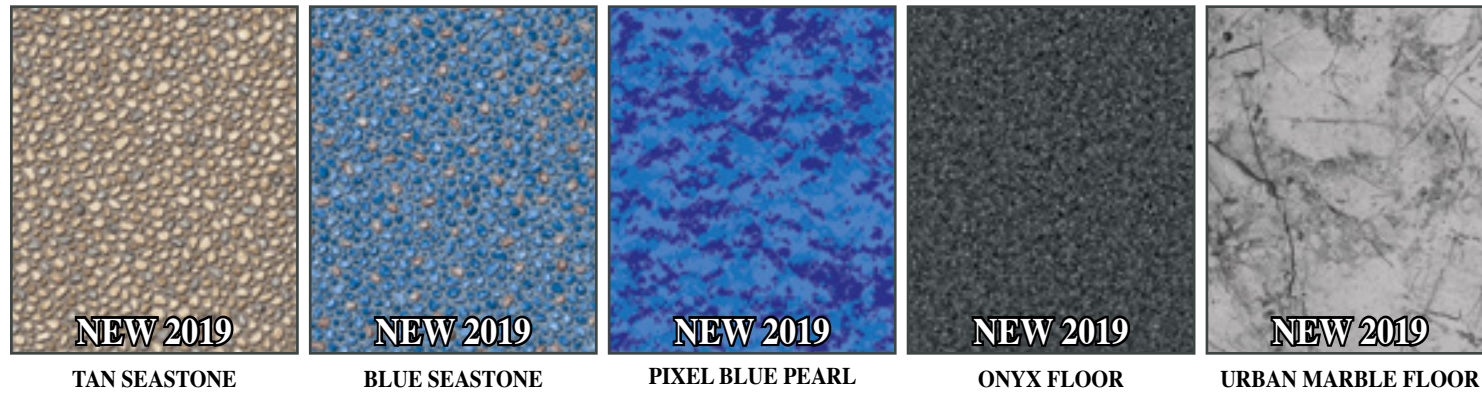

SUMMERWAVE
DEEP BLUE FUSION
30 & 40 GA

TERRAZZO
CORAL
30 GA

TAN
SIERRA
GOLD PEBBLE
30 GA

VINTAGE
MOSAIC
BLUE MOSAIC
30 GA

Featuring Our NEW 2019 Full Floor Patterns

PEARLSCAPE™ COLLECTION

TAN SEASTONE FULL FLOOR IMAGE