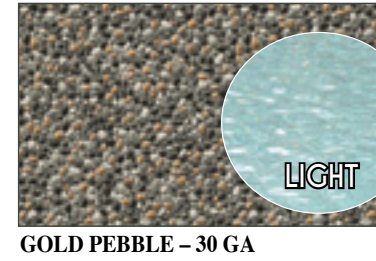

PACIFIC TIDE / PRISM
30 GA — DARK

BAROLO / PRISM
30 GA — DARK

COVENTRY / PRISM
30 GA — DARK

OCEAN BAROLO / NATURAL BLUE
30 GA — DARK

SUMMERWAVE / DEEP BLUE FUSION
30 & 40 GA — DARK

All 30 GA full print liners (no tile borders) are available with no additional full floor print up charge. All floor patterns are available in Tread-Tex for vinyl over step applications.