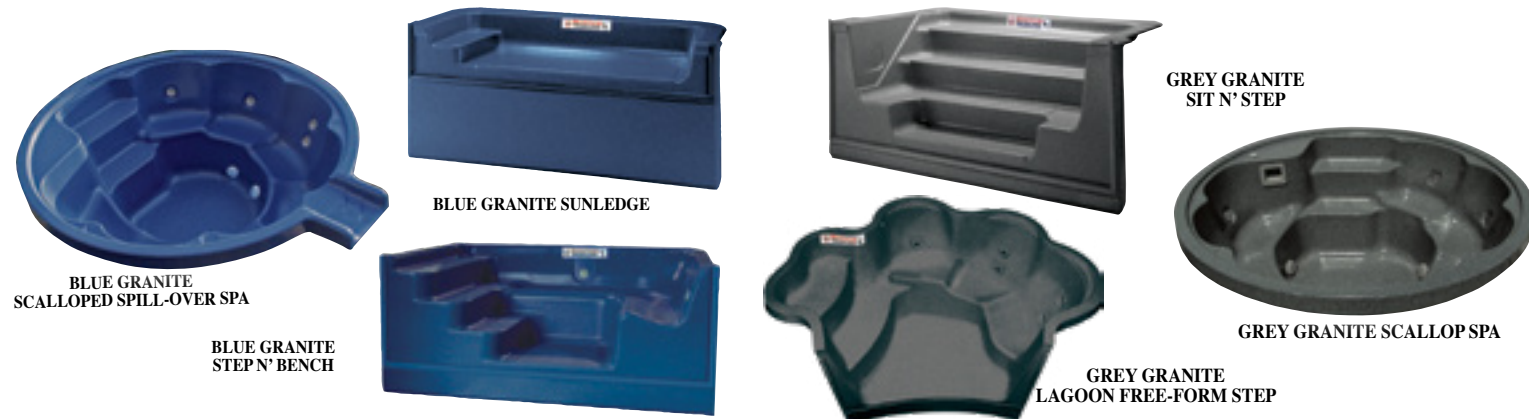

ONYX FULL FLOOR

URBAN MARBLE FULL FLOOR IMAGE

PIXEL BLUE PEARL FULL FLOOR IMAGE

Consider Choosing a Floor Pattern As Your Full Liner

Crystal Floor Vinyl Liner

White Floor Vinyl Liner

Coordinated Vinyl Liners, Steps, and Spas

Multiple designs, sizes, and colours enable you to create your dream pool.

Coordinated Colours

Many steps and spas are available in:

What better way to coordinate your poolscape than by matching your liner pattern with the colour of your step or spa?