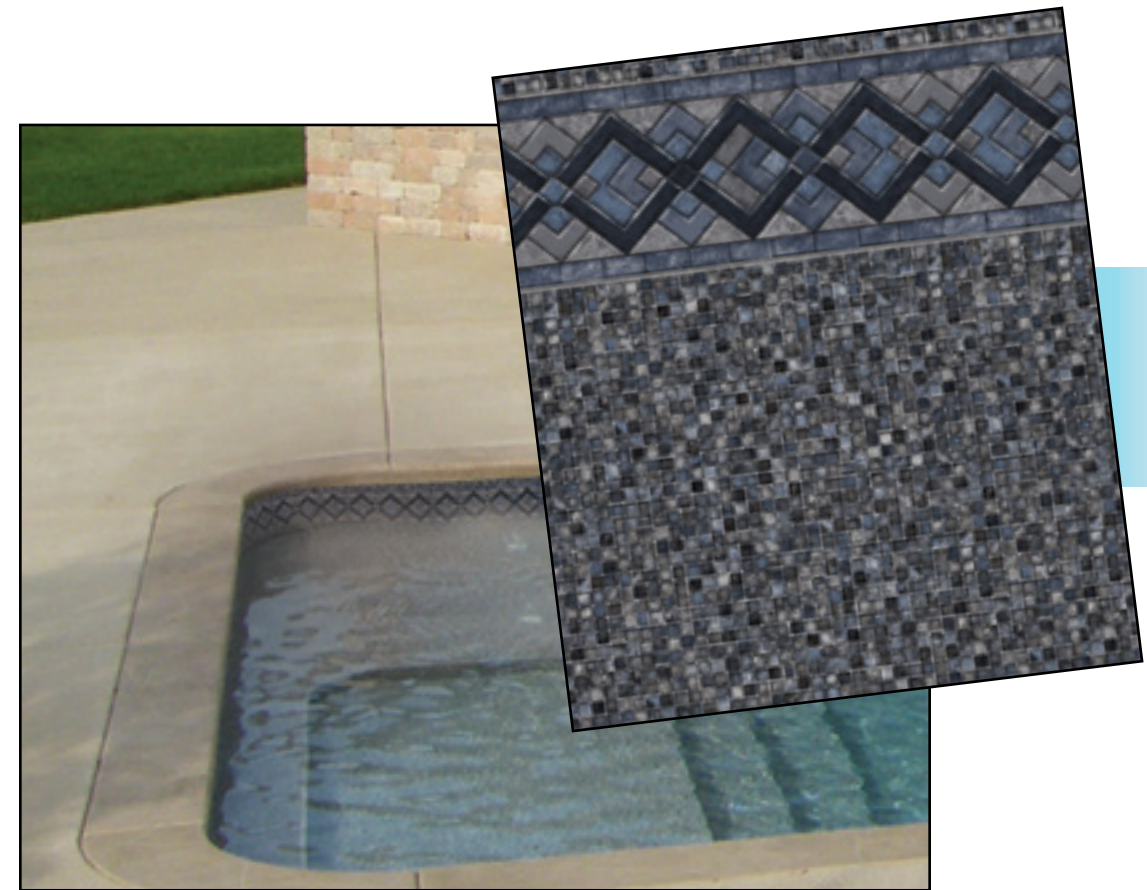

COBALT LAKE
GREY MOSAIC
30 GA