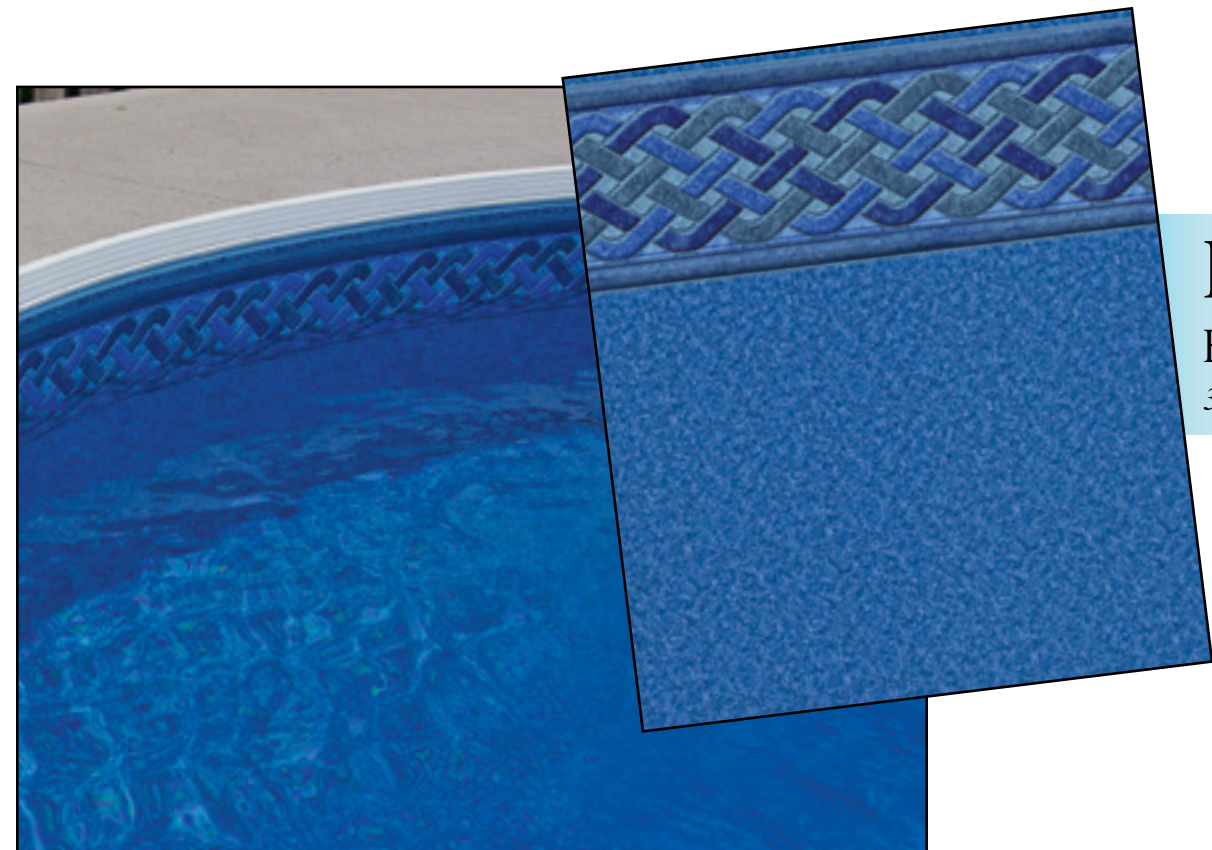

NEW 2019

BALI
BLUE GRANITE
30 GA