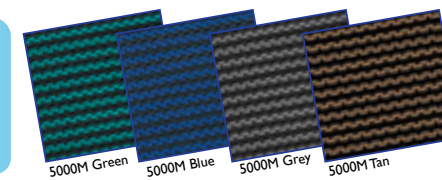

7000MS Green 7000MS Blue 7000MS Grey 7000MS Tan

1000V™
Heavy Duty Solid
15 Yr Warranty