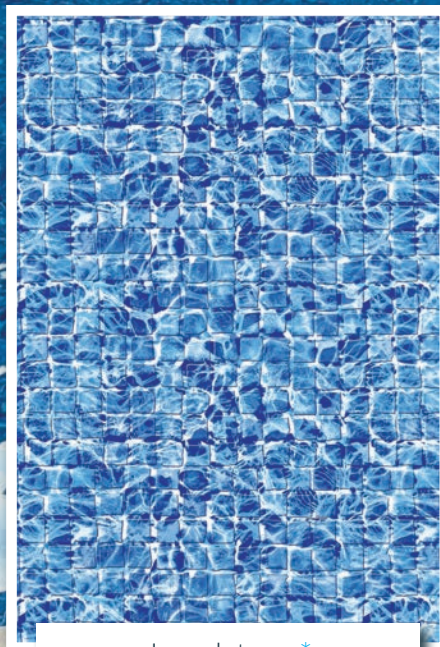

Bleu Intense

Niagara

Mid-Blue Reflections*

Sunburst

Rivertile

Jewelstone*

Mountaintop Mosaic

Pueblo*