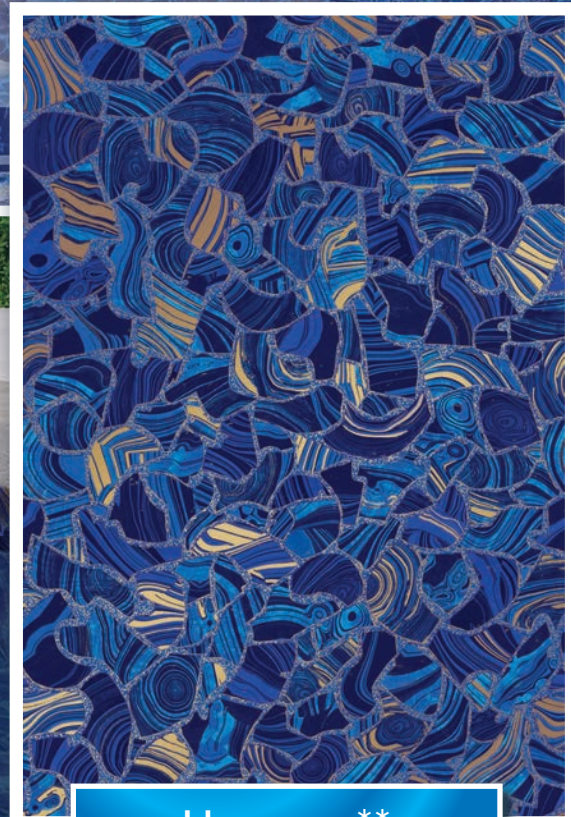

Harmony**

GLIMMER GLOW