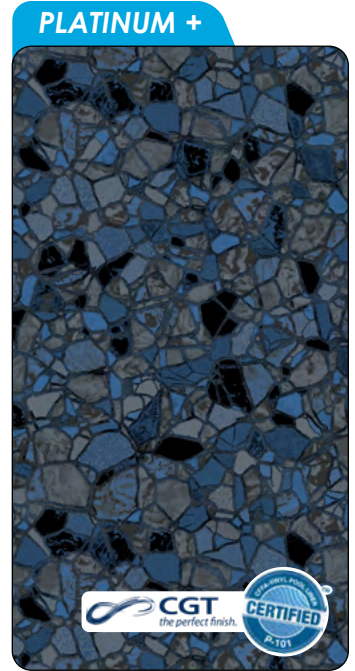

BUTTERFLY
AQUASHIMMER - FULL PRINT